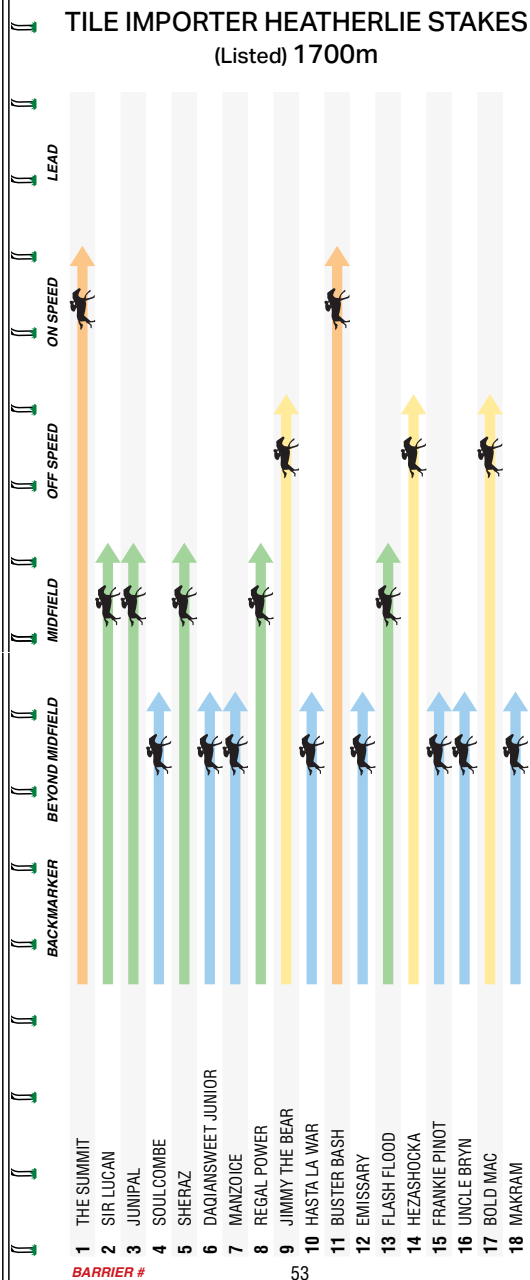

SPEED RATINGS (Horses listed by barrier)