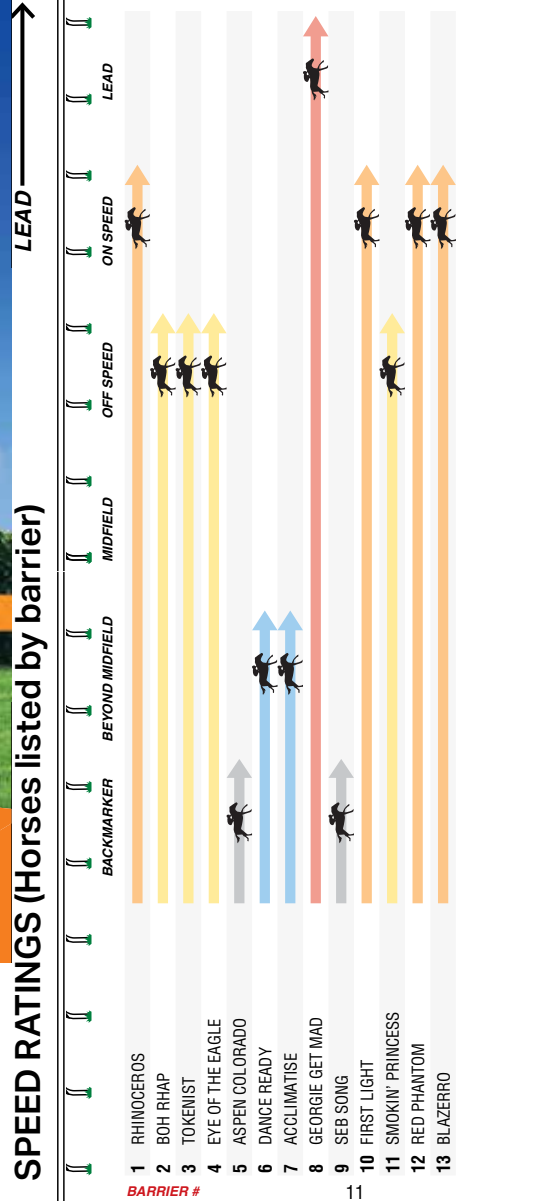

SPEED RATINGS (Horses listed by barrier)