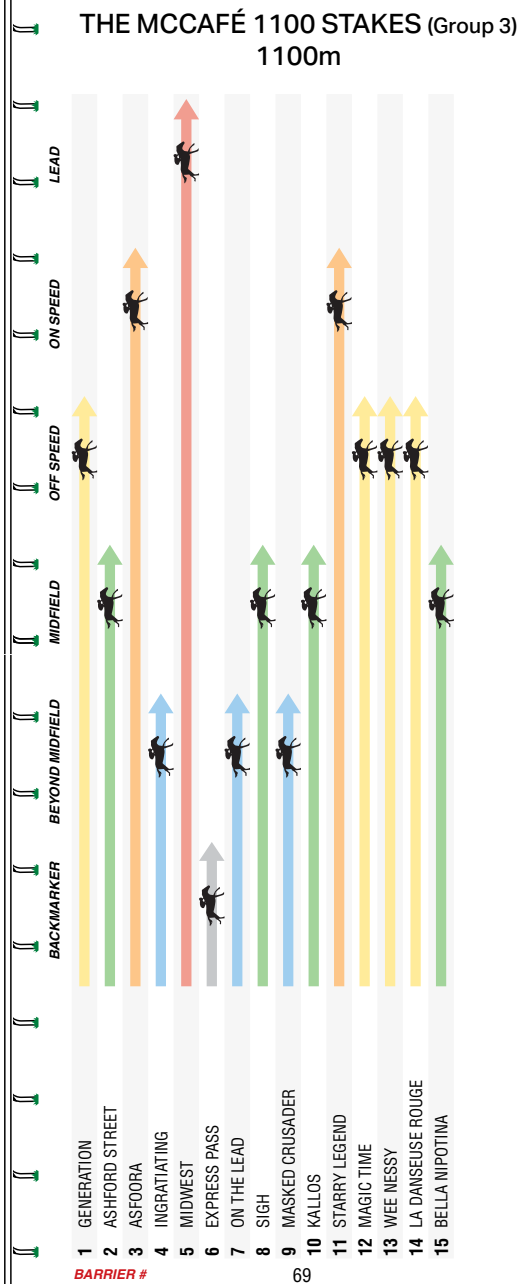

30 YEARS OF SIDELINE CHEERS

COFFEE FIT FOR AN AUSSIE

Available at participating restaurants.

4:15PM

MRC Caulfield Racecourse

8

MELBOURNE 8

THE MCCAFÉ 1100 STAKES