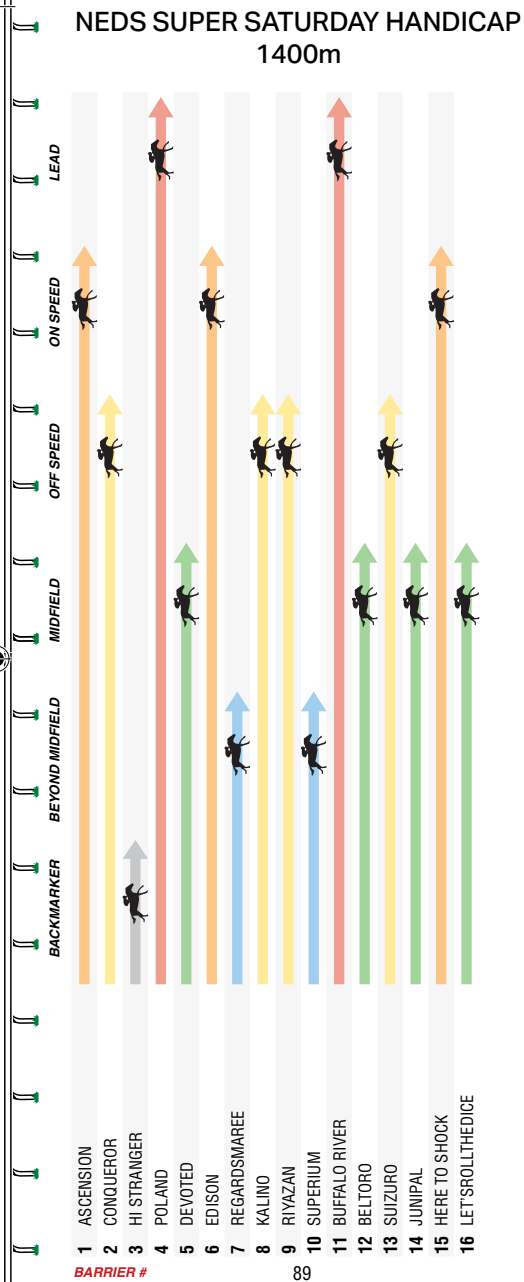

Quayclean
Experience more.

It's all about
the raceday
experience!

1300 897 117
info@quayclean.com.au

Quayclean.com.au

SPEED RATINGS (HORSES LISTED BY BARRIER)

**NEDS SUPER SATURDAY HANDICAP
1400m**

10

BARRIER #

89