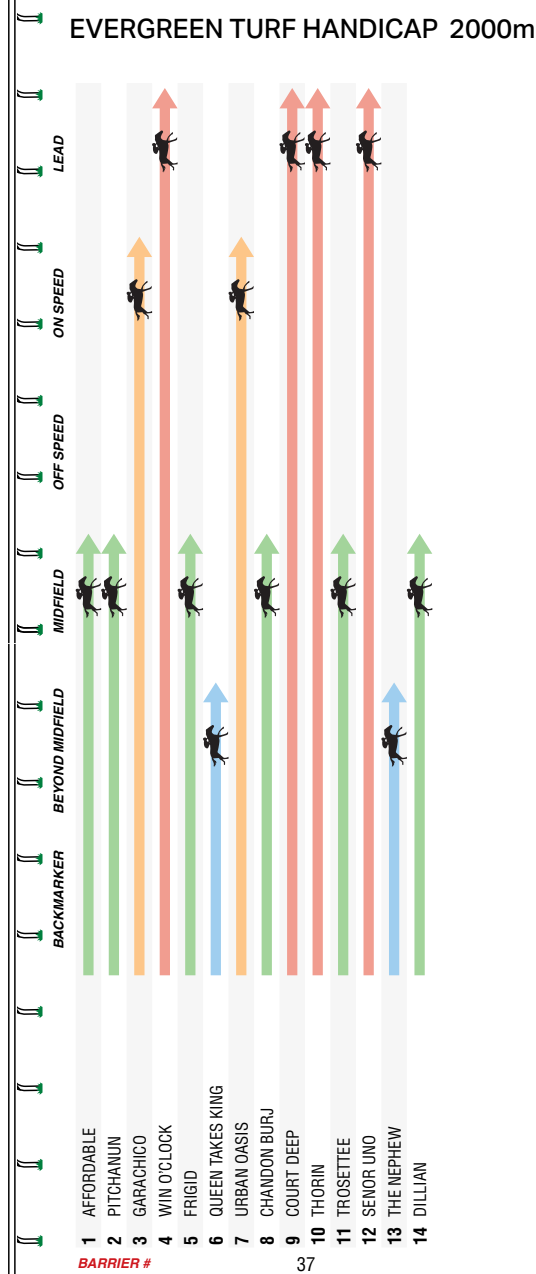

CAULFIELD RACES 1-6

2ND OR 3RD

BONUS BACK

UP TO $50 | SATURDAY

neds

T&Cs apply & available on website. First fixed win bet only.

CHANCES ARE YOU'RE ABOUT TO LOSE.

For free and confidential support call 1800 858 858
or visit gamblinghelponline.org.au

SPEED RATINGS (Horses listed by barrier)

LEAD
ON SPEED
OFF SPEED
MIDFIELD
BEYOND MIDFIELD
BACKMARKER