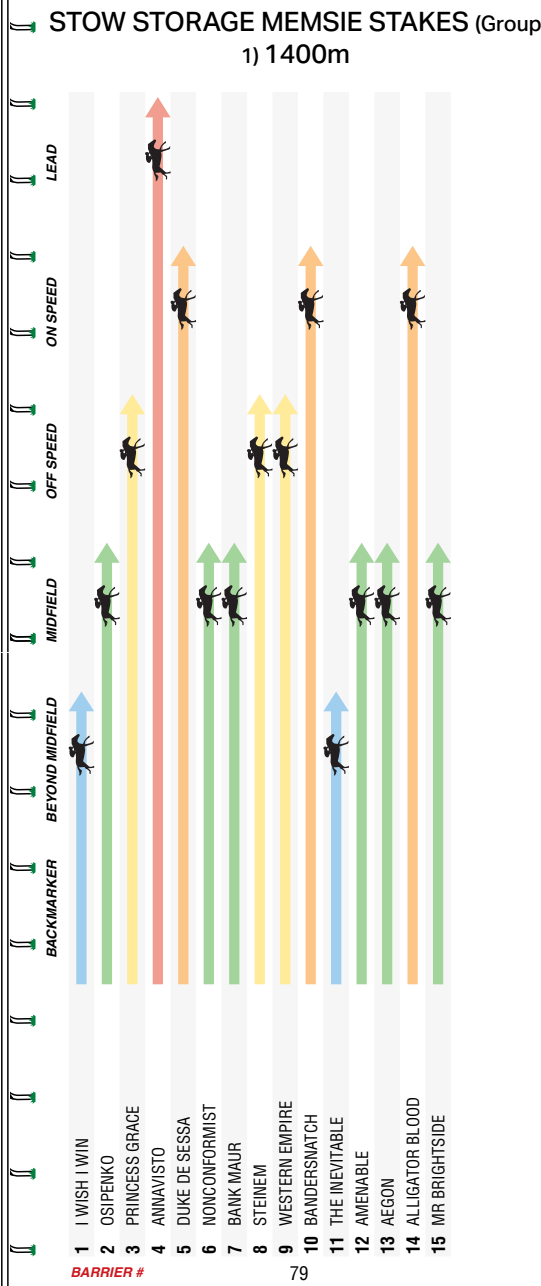

Tranqui Star (1945) Sunline (2000/01) Comic Court (1949/1950) Heroic (1925/26) Hall Mark (1935) Lord (1958/59/60/61) Artilleryman (1919) Goinic (1928) Rublion (1967)

Four-time Winner: Lord (1958/7/959/1960/1961). **Triple Winners:** Ajax (1938/1939/1940) Eurythmic (1920/1921/1922)

Dual winners: Heroic (1925/1926)

Longest Priced Winners: 501 (Coppice-1954) 331 (Prince Bardolph-1916); **Shortest Priced Winners:** 1/12f (Ajax-1939) 1/6f (Phar Lap-1931) 2/9f (Ajax-1940) 1/4f (Ajax-1938)

P B Lawrence Siks-Memsie Siks (same year): (4) Regal Roller (2004) Zambani (1973) Lord (1958) Syniatax (1957)

Memsie Siks-Melbourne Cup (same year): (3) Makyebe Diva (2005) Comic Court (1950) Artilleryman (1919)

Memsie Siks-Caulfield Cup (same year): (4) Silver Bounty (1981) Peshawar (1952) Eurythmic (1920) Hymettus (1901)

Memsie Siks-Cox Plate (same year): (7) So You Think (2010) Makyebe Diva (2005) Sunline (2000) Rublion (1987) Ajax (1938) Phar Lap (1931) Heroic (1926)

Leading Trainers: Jack Holt (1); Ken Hillon (8); Mark Whitty (5); Bart Cummings, Colin Hayes, Frank Musgrave (4); David Hayes, Phillip Heywood, David Price (3)

Leading Jockeys: Frank Dempsey, Jack Purfield, Bill Williamson (5); Geoff Lane (4); Harold Badger, Darren Gaucci, Sian Ralph, Harry White, Craig Williams (3)

SPEED RATINGS (Horses listed by barrier)