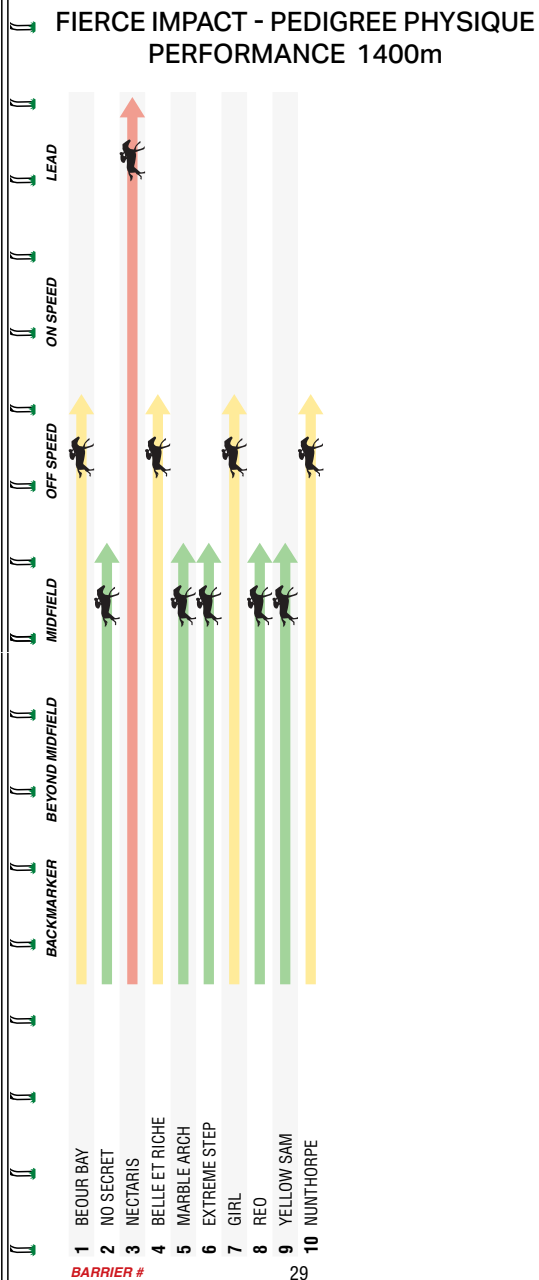

GRAZE

Step out and step in to Graze.

Indulge in a taste of Melbourne Racing Club favourites, while enjoying The Promenade on a lighter note

.....

Experience includes:

Reserved seat in The Promenade

Tasting plate of MRC favourites

Assortment of beverages available for purchase

Nearby retail outlets available to purchase additional food

Exclusive tote facilities

Complimentary race book per person

.....

Bookings available Stow Storage

Caulfield Spring Opener, Saturday 2 September

Pricing from $85pp

SPEED RATINGS (Horses listed by barrier)