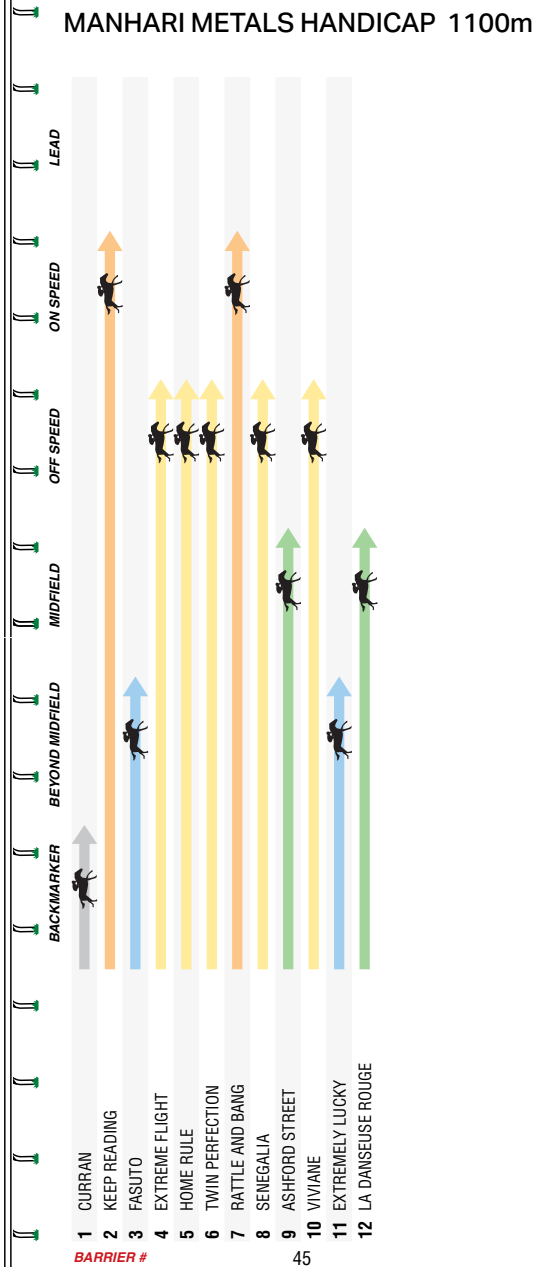

#winnerswearhyland

Customised racing colours and apparel

Order Online at: hylandsportswear.com

For order or availability enquiries, please contact us at:
E: sales@hylandsportswear.com P: +61 3 9571 7515 1002
Glenhuntly Road, Caulfield South, VIC, 3162