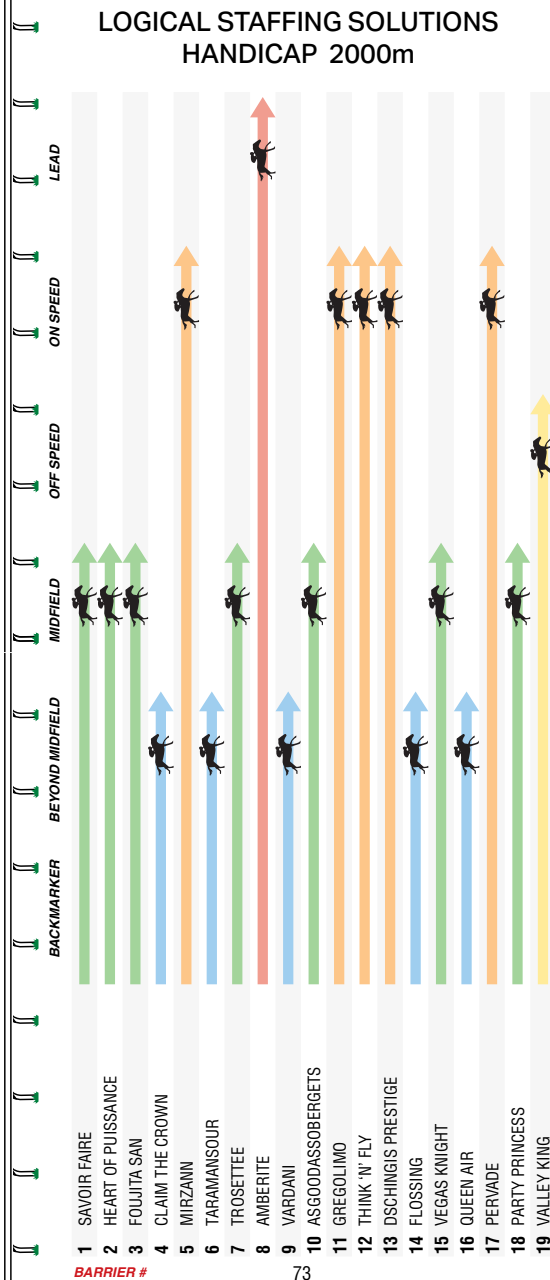

SPEED RATINGS (Horses listed by barrier)