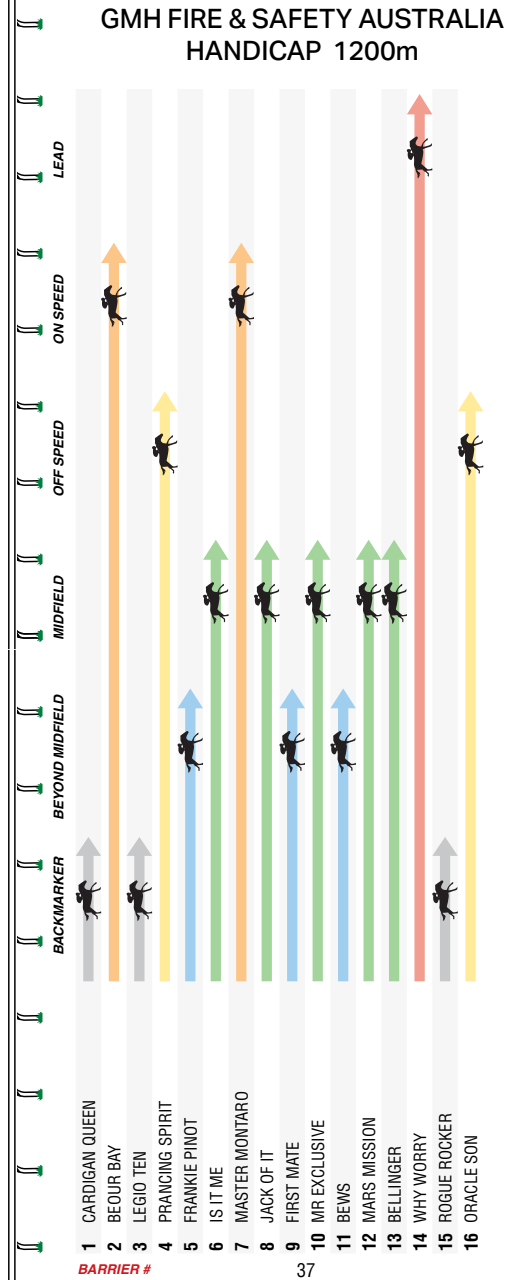

GMH FIRE & SAFETY AUSTRALIA
HANDICAP 1200m

SPEED RATINGS (Horses listed by barrier)

LEAD ←