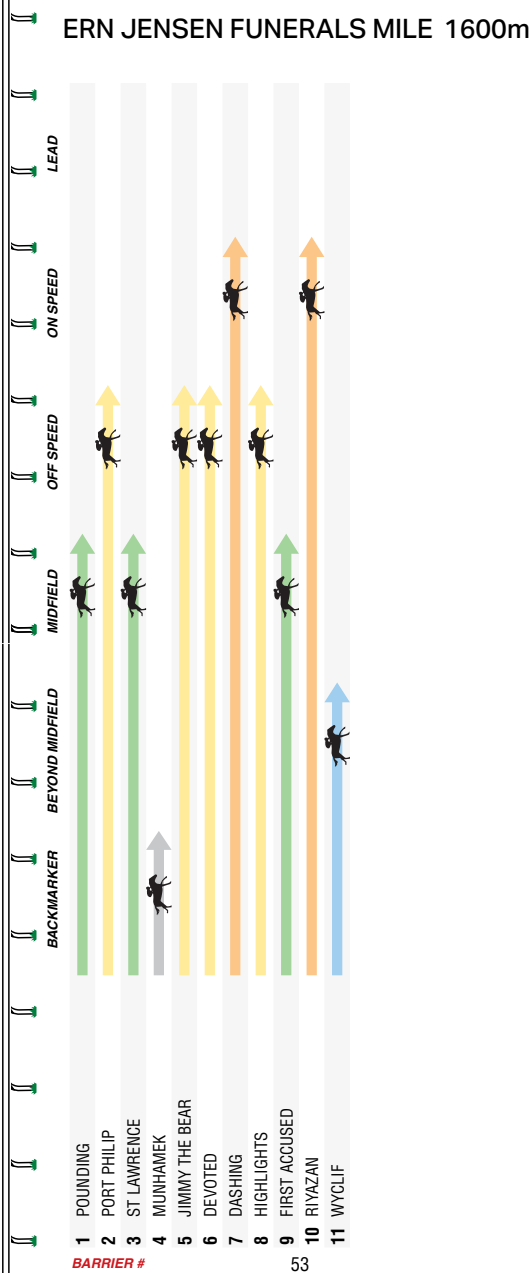

SPEED RATINGS (Horses listed by barrier)

LEAD ———→