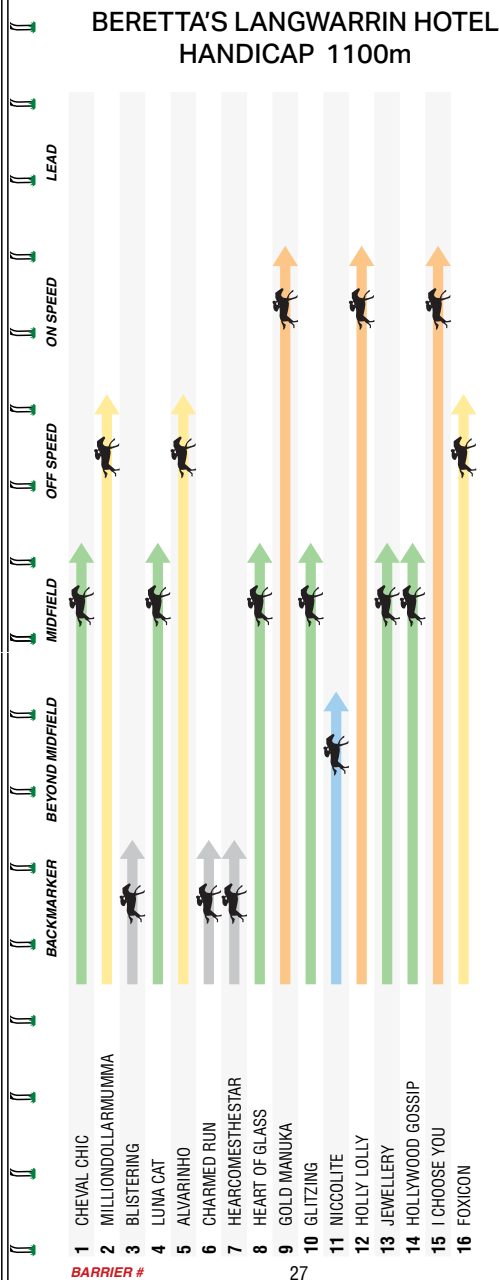

SPEED RATINGS (Horses listed by barrier)