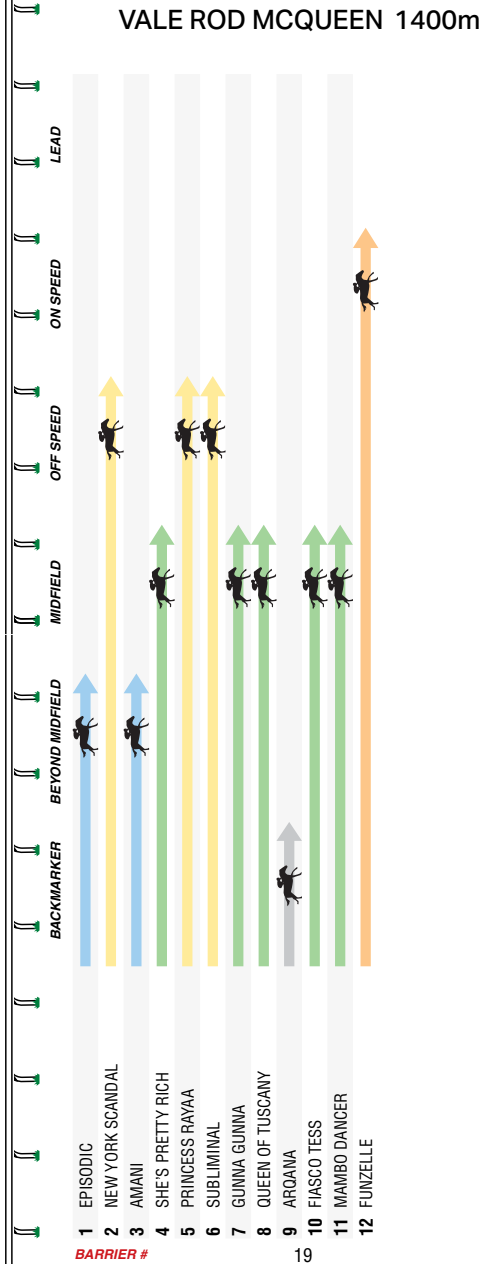

SPEED RATINGS (Horses listed by barrier)

LEAD