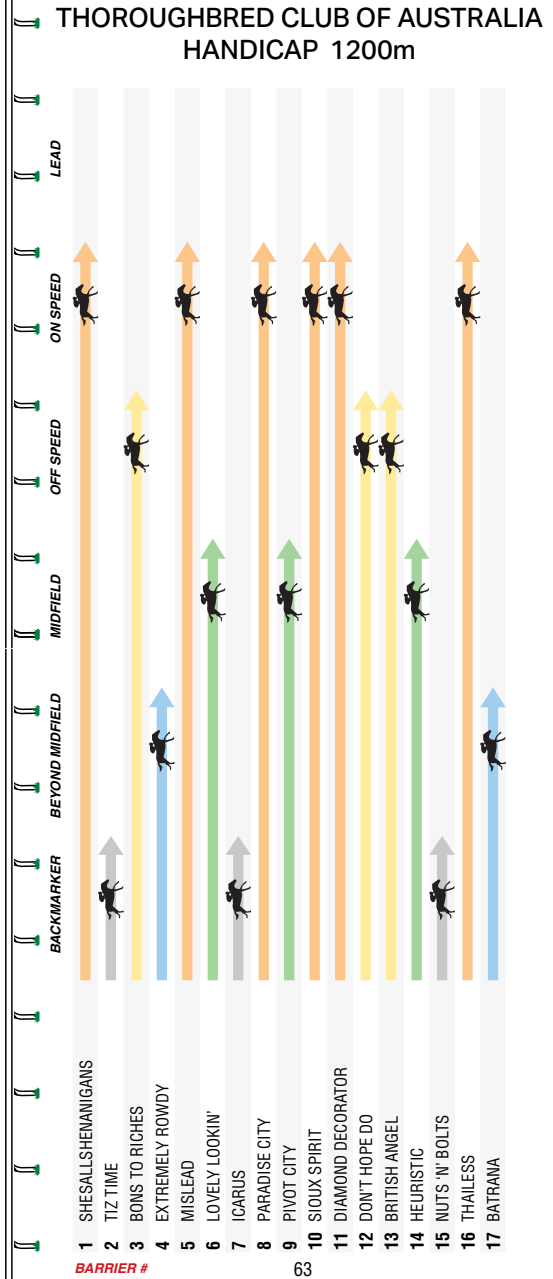

SPEED RATINGS (Horses listed by barrier)