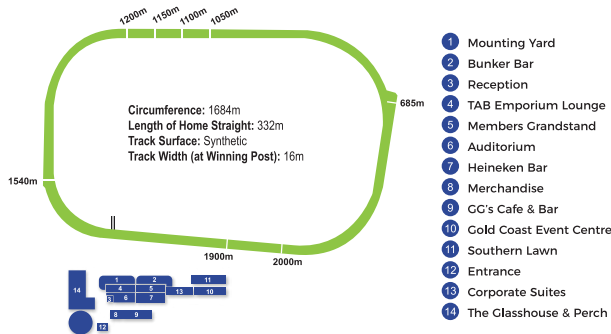

GENTLEMEN AND LADIES

- Minimum respectable dress standards are required for general admission.
- Footwear must be worn at all times.
- Dress t-shirts, collared shirts, jumpers, dress shorts and jeans are acceptable attire in our public areas.

HOUSE POLICIES

The Gold Coast Turf Club reserves the right to request any patron to adhere to our House Policies whilst attending any event or race day at the Club.

These may include, but are not limited to the following:

- Request a patron to cover visible tattoos
- The removal of inappropriate jewellery
- The removal of inappropriate fancy dress
- Removal or covering of inappropriate clothing
- Confiscation of inappropriate props or sporting equipment
- The ability for any GCTC staff member or representative to inspect any bags

Refusal to adhere to any of these rules may result in a patron being asked to leave the premises.

Patrons may be photographed, filmed or recorded at the racecourse and each patron acknowledges and agrees that the Gold Coast Turf Club may use these images in its sole discretion and without the need to account to or obtain any further consent from the patron.

Patrons are not permitted to take, record, sell, publish, disseminate or reproduce in any form, for commercial purposes, any still or moving image or any sound recording of any event at the racecourse.

RACECOURSE LAYOUT