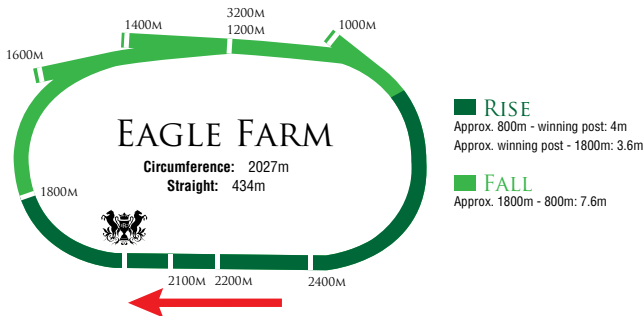

Race 6 - 4:22PM XXXX DRY Class 3 Handicap (1835 METRES)

10	SO YOU KNEW	Blinkers OFF FIRST TIME
----	-------------	-------------------------

Race 7 - 5:00PM MAGIC MILLIONS Class 1 Plate (1200 METRES)

2	DICKENSIAN	Ear Muffs (Pre-Race Only) FIRST TIME, Lugging Bit OFF FIRST TIME, Nose Roll OFF FIRST TIME, Tongue Tie FIRST TIME, Barrier Blanket FIRST TIME, Blinkers AGAIN
3	FINSCEAL	Barrier Blanket FIRST TIME, Blinkers AGAIN
4	JIMMY'S DREAM	Ear Muffs (Pre-Race Only) FIRST TIME
7	MILLIARENSE	Blinkers AGAIN

Race 8 - 5:35PM BRC MEMBERSHIP PLUS BENCHMARK 68 Handicap (1400 METRES)

7	VYNER	Ear Muffs (Pre-Race Only) FIRST TIME
---	-------	--------------------------------------

EAGLE FARM RACECOURSE MAP

Each week BRC TV keeps you up to date with what's happening at Doomben and Eagle Farm.