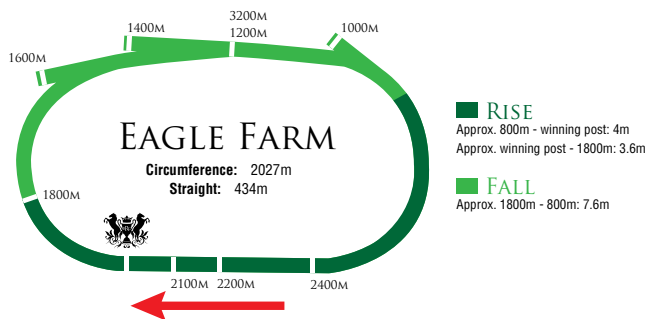

Race 2 - 2:08PM MOUNT FRANKLIN QTIS Three-Year-Old Maiden Handicap (1200 METRES)

3 SIR LORD	Ear Muffs (Pre-Race Only) FIRST TIME, Gelded, Winkers FIRST TIME
5 LORD GOLD	Blinkers FIRST TIME, Lugging Bit FIRST TIME, Nose Roll OFF FIRST TIME
7 MISSION TO WIN	Cross-over Nose Band FIRST TIME
10 HEROIC MISS	Blinkers AGAIN
11 OCEAN ZAR	Ear Muffs (Pre-Race Only) FIRST TIME
14e RED STAR RUBI	Blinkers FIRST TIME, Tongue Tie FIRST TIME
16e WYATT RIVER	Blinkers FIRST TIME

Race 3 - 2:43PM 35 EUREKA STAKES GRADUATES IN 5 YEARS Class 4 Handicap (1600 METRES)

3 WARP SPEED	Bit Lifter FIRST TIME

Race 4 - 3:18PM LADBROKES MARKET CONTROL Maiden Handicap (1400 METRES)

2 TOOLATEMATE	Tongue Tie FIRST TIME
8 KALENDS	Ear Muffs (Pre-Race Only) FIRST TIME
10 GLIDE ON BY	Blinkers FIRST TIME, Ear Muffs (Pre-Race Only) FIRST TIME
17e DOUBLE OH SEVEN	Blinkers AGAIN, Visors OFF FIRST TIME

Race 5 - 3:53PM ZOUSAIN FIRST YEARLINGS SELLING 2023 BENCHMARK 72 Handicap (1400 METRES)

*** All Clear ***

Race 6 - 4:28PM XXXX DRY QTIS Three-Year-Old BENCHMARK 68 Handicap (1000 METRES)

6 CLOVER'S PRINCE	Tongue Tie FIRST TIME

Race 7 - 5:07PM MAGIC MILLIONS BENCHMARK 68 Handicap (1000 METRES)

10 BUYING TIME	Tongue Tie FIRST TIME
12 YOUR TOO GOOD	Blinkers OFF AGAIN

Race 8 - 5:42PM BRC MEMBERSHIP PLUS Class 2 Handicap (1845 METRES)

3 JETFOIL	Brow Band FIRST TIME
14e LUCAMOUR	Winkers OFF FIRST TIME
15e SERENADE THE CAT	Blinkers OFF FIRST TIME

EAGLE FARM RACECOURSE MAP